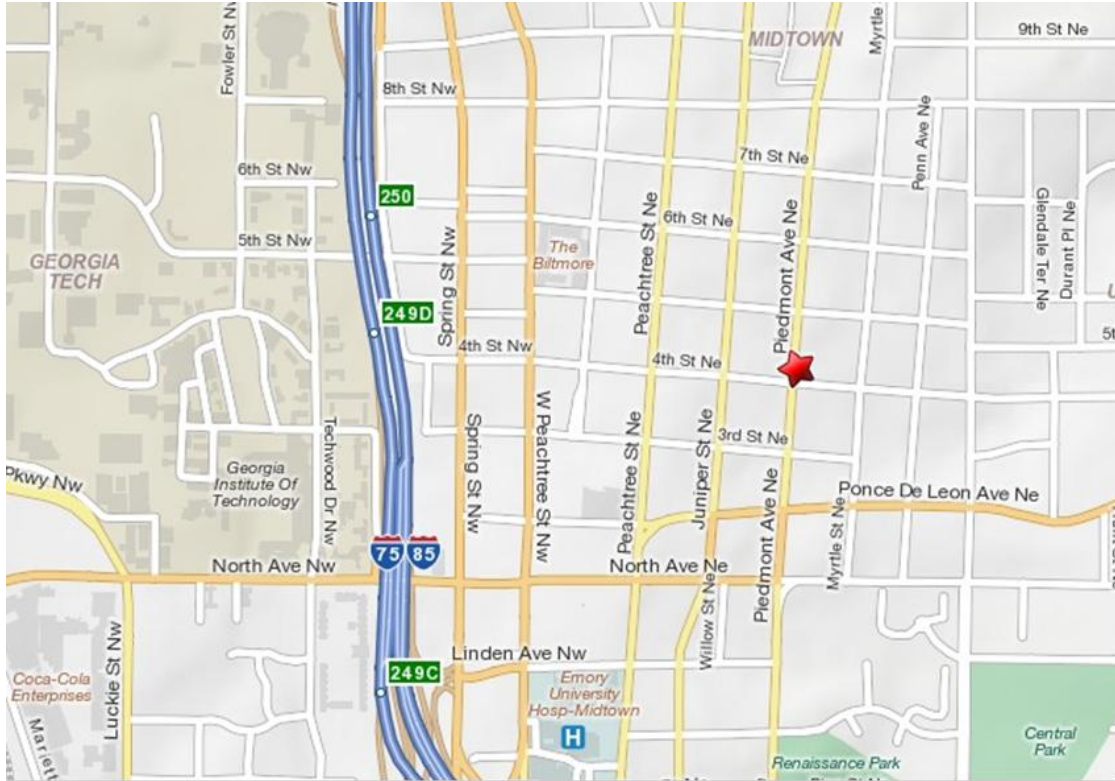

750 Piedmont Ave NE, Atlanta, GA 30308

Directions from Hartsfield-Jackson Atlanta International Airport (ATL)

Driving

1. Start out going SOUTH on AIRPORT BLVD toward AIRPORT CIR.
2. Turn RIGHT onto RIVERDALE RD/GA-139.
3. Merge onto I-85 N toward ATLANTA.
4. Take the PINE ST exit, EXIT 249B, toward PEACHTREE ST/CIVIC CENTER.
5. Turn SLIGHT RIGHT onto PINE ST NE.
6. Turn LEFT onto PIEDMONT AVE NE.
7. 750 PIEDMONT AVE NE is on the LEFT.

Taking MARTA

1. Take the Red Line from Airport station heading to North Springs
2. Get off at North Ave
3. Exit near intersection of W Peachtree St NW and 3rd St NW
4. Start out going North on W Peachtree St NW towards 4th St NE
5. Turn right onto 4th St NE
6. Turn left onto Piedmont Ave NE
7. Arrive at 750 PIEDMONT AVE NE

From East or West of Atlanta

1. Take I-20 to I-85/75 N
2. Take the US-78/US-278/NORTH AVE exit, EXIT 249D, toward GA TECH.
3. Turn LEFT onto NORTH AVE NW/US-278/US-29/US-78/GA-8. (0.5 mi)
4. Turn LEFT onto PIEDMONT AVE NE/US-278 E/US-29 N/US-78 E/GA-8 N. Continue to follow PIEDMONT AVE NE. (0.3 mi)
5. 750 PIEDMONT AVE NE is on the LEFT.

From Juniper Street

1. Take a left onto 5th Street
2. Take a right into the alley right after the parking lot before the light
3. Take a left into the parking lot right after the coach house just before the pavement begins